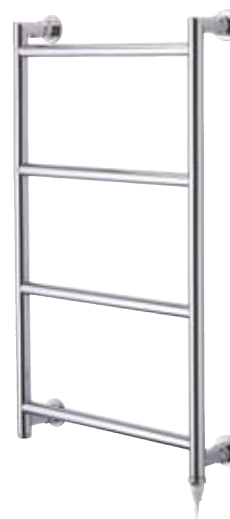

- Manufactured from high quality brass tube
- Environmentally friendly chrome plating
- Hidden wall fixings for a minimalistic look
- Low energy consumption

Order Code

[EVTR002](#)

Dimensions

Height	Width	Depth
750mm	450mm	93mm

Tube Size $\varnothing$

25.4mm + 22mm

Electric Element (Watts)

75